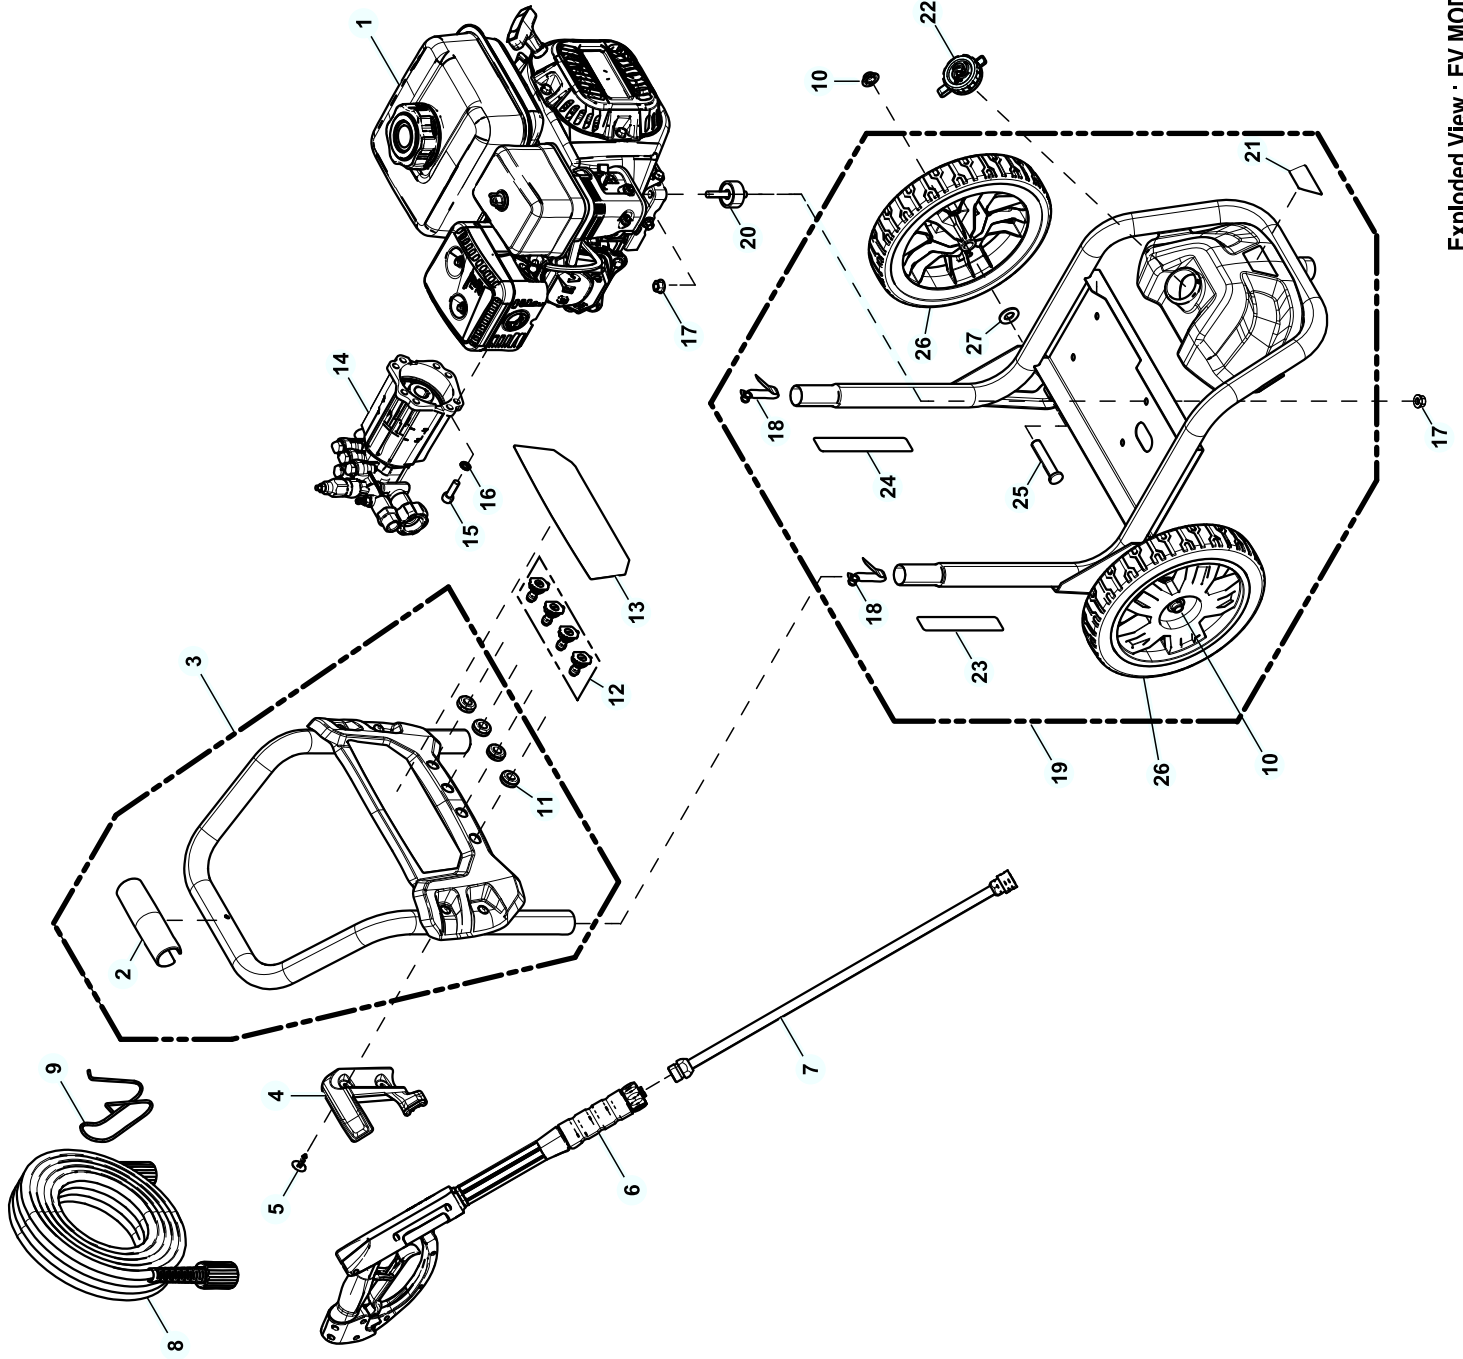

GROUP EV

EXPLODED VIEW: EV MOD PLTFRM 3100PSI**DRAWING #: 0L6628****GROUP EV**

ITEM	PART#	QTY.	DESCRIPTION
1	0K8430	1	ENGINE
2	0L4739	1	HANDLE C-GRIP
3	10000012847	1	HANDLE KIT PW RESI NO DECAL
4	0L4738	1	HOLSTER GUN
5	0J1449	2	FASTENER RIBBED SHANK CHRSTM T
6	0H9642A	1	GUN ASSEMBLY
7	0H9640	1	LANCE ASSY-20" LONG
8	0K0921	1	HOSE 25'X1/4" W/M22 CONN
9	0J3052	1	HOOK-HOSE
10	0k9974	2	PUSH NUT
11	0J3079	4	GROMMET-NOZZLE
12	0H9617S	1	KIT-NOZZLE
13	0L4740	1	DECAL NOZZLE BILLBOARD 3100
14	0K1663	1	PUMP AXIAL
15	0J3315	4	SCREW SHC M8-1.25X25 C8.8 ZP
16	G092479	4	WASHER LOCK M8 RIBBED
17	G067989	8	NUT HEX FL WHIZ M8-1.25
18	0G5442	2	SNAP BUTTON
19	10000027441	1	CRADLE KIT
20	G021217	4	VIB MOUNT
21	0L2091	1	DECAL NO NOT USE BLEACH
22	0K4078A	1	CAP CHEM TANK W/HOSE CUTOUT
23	0J3374	1	DECAL QUICK START
24	0K6007	1	DECAL QUICK START
25	10000021533	2	PIN AXLE
26	0J6276	2	WHEEL
27	G022304	2	WASHER